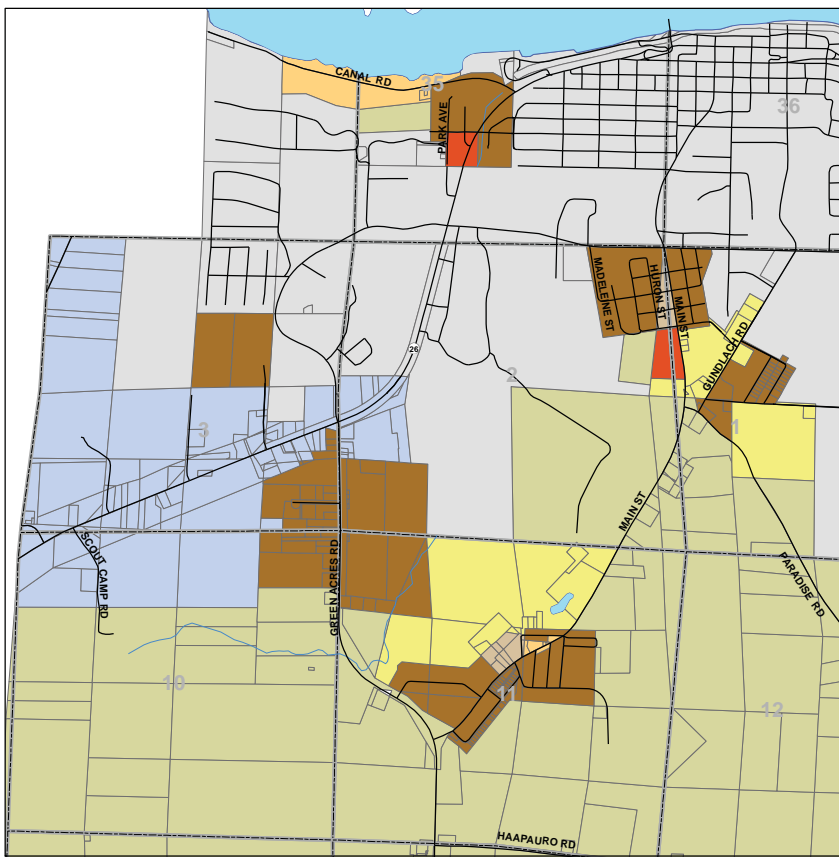

Zoning Map Charter Township of Portage Houghton County, Michigan

Zoning Districts

- B-1 Neighborhood Business District
- B-2 General Business District
- City of Houghton
- FF Farm and Forest District
- LAR Lake Shore Residential District
- M-1 General Manufacturing District
- MIX Mixed Use District
- R-1 Low Density Single-Family Residential District
- R-2 Medium Density Single-Family Residential District
- R-3 High Density Single-Family Residential District
- R-4 Medium Density Multi-Family District
- RER Resort Residential District
- RUR Rural Residential District

This zoning map is for reference purposes only and does not replace an official survey map. Accuracy of map is limited to supplied data and is subject to change.