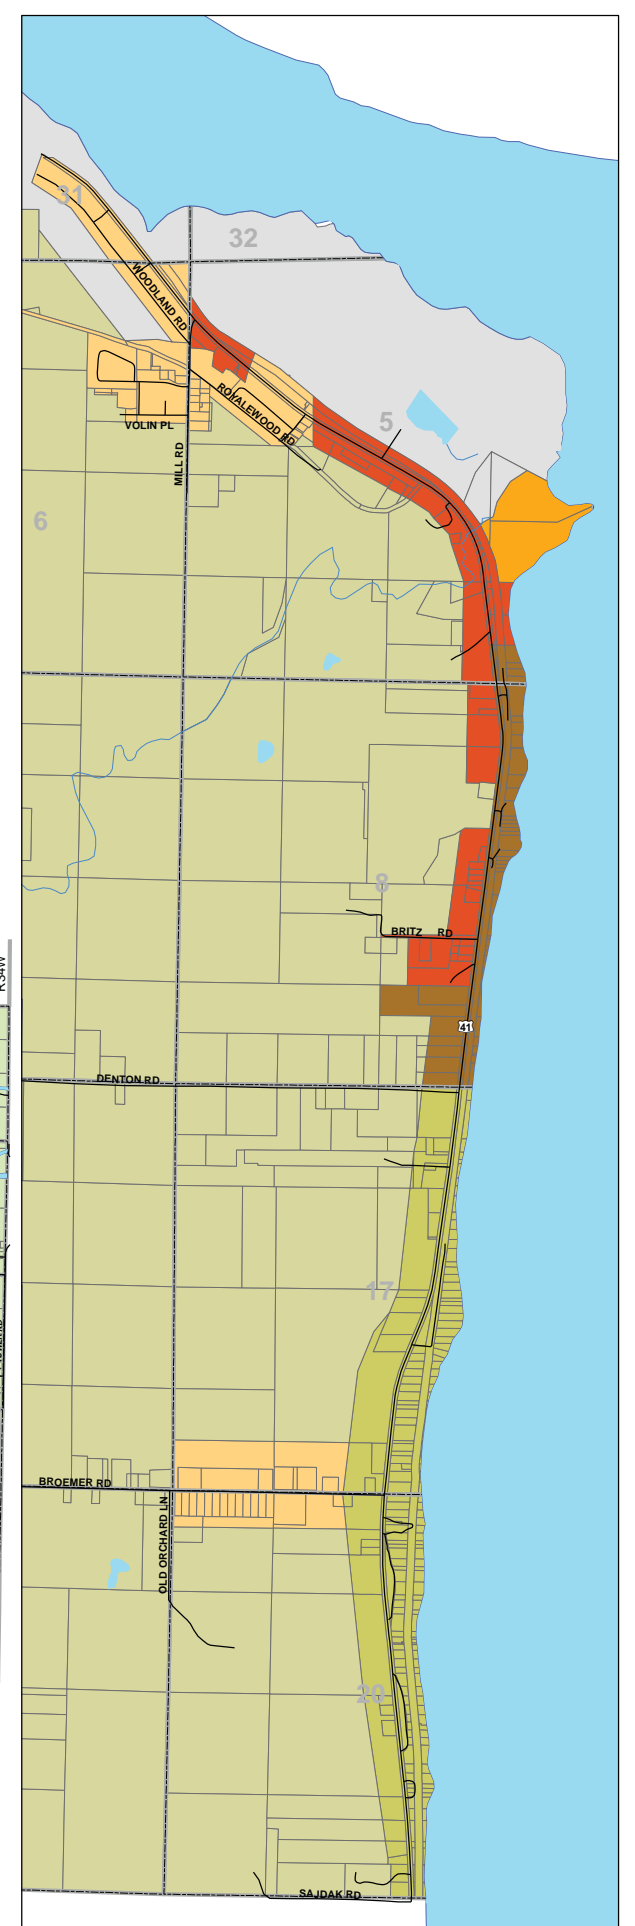

Zoning Map Charter Township of Portage Houghton County, Michigan

Zoning Districts

- B-1 Neighborhood Business District
- B-2 General Business District
- City of Houghton
- FF Farm and Forest District
- LAR Lake Shore Residential District
- M-1 General Manufacturing District
- MIX Mixed Use District
- R-1 Low Density Single-Family Residential District
- R-2 Medium Density Single-Family Residential District
- R-3 High Density Single-Family Residential District
- R-4 Medium Density Multi-Family District
- RER Resort Residential District
- RUR Rural Residential District

This zoning map is for reference purposes only and does not replace an official survey map. Accuracy of map is limited to supplied data and is subject to change.