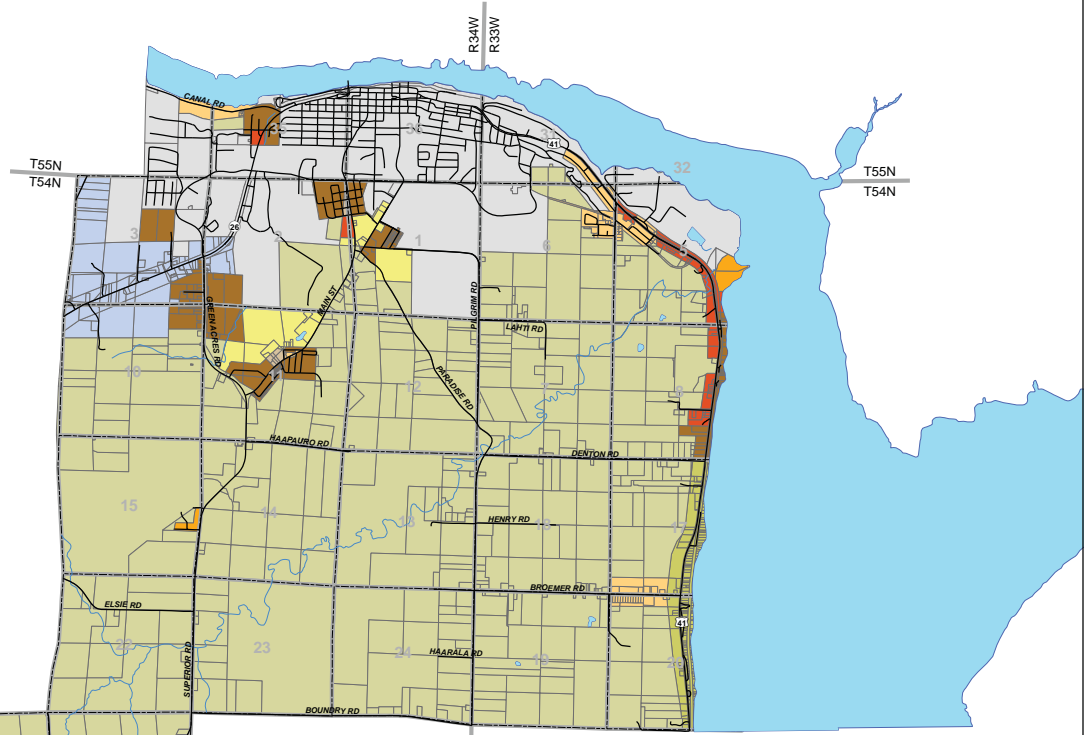

Zoning Map Charter Township of Portage Houghton County, Michigan

Zoning Districts

- B-1 Neighborhood Business District
- B-2 General Business District
- City of Houghton
- FF Farm and Forest District
- LAR Lake Shore Residential District
- M-1 General Manufacturing District
- MIX Mixed Use District
- R-1 Low Density Single-Family Residential District
- R-2 Medium Density Single-Family Residential District
- R-3 High Density Single-Family Residential District
- R-4 Medium Density Multi-Family District
- RER Resort Residential District
- RUR Rural Residential District

This zoning map is for reference purposes only and does not replace an official survey map. Accuracy of map is limited to supplied data and is subject to change.