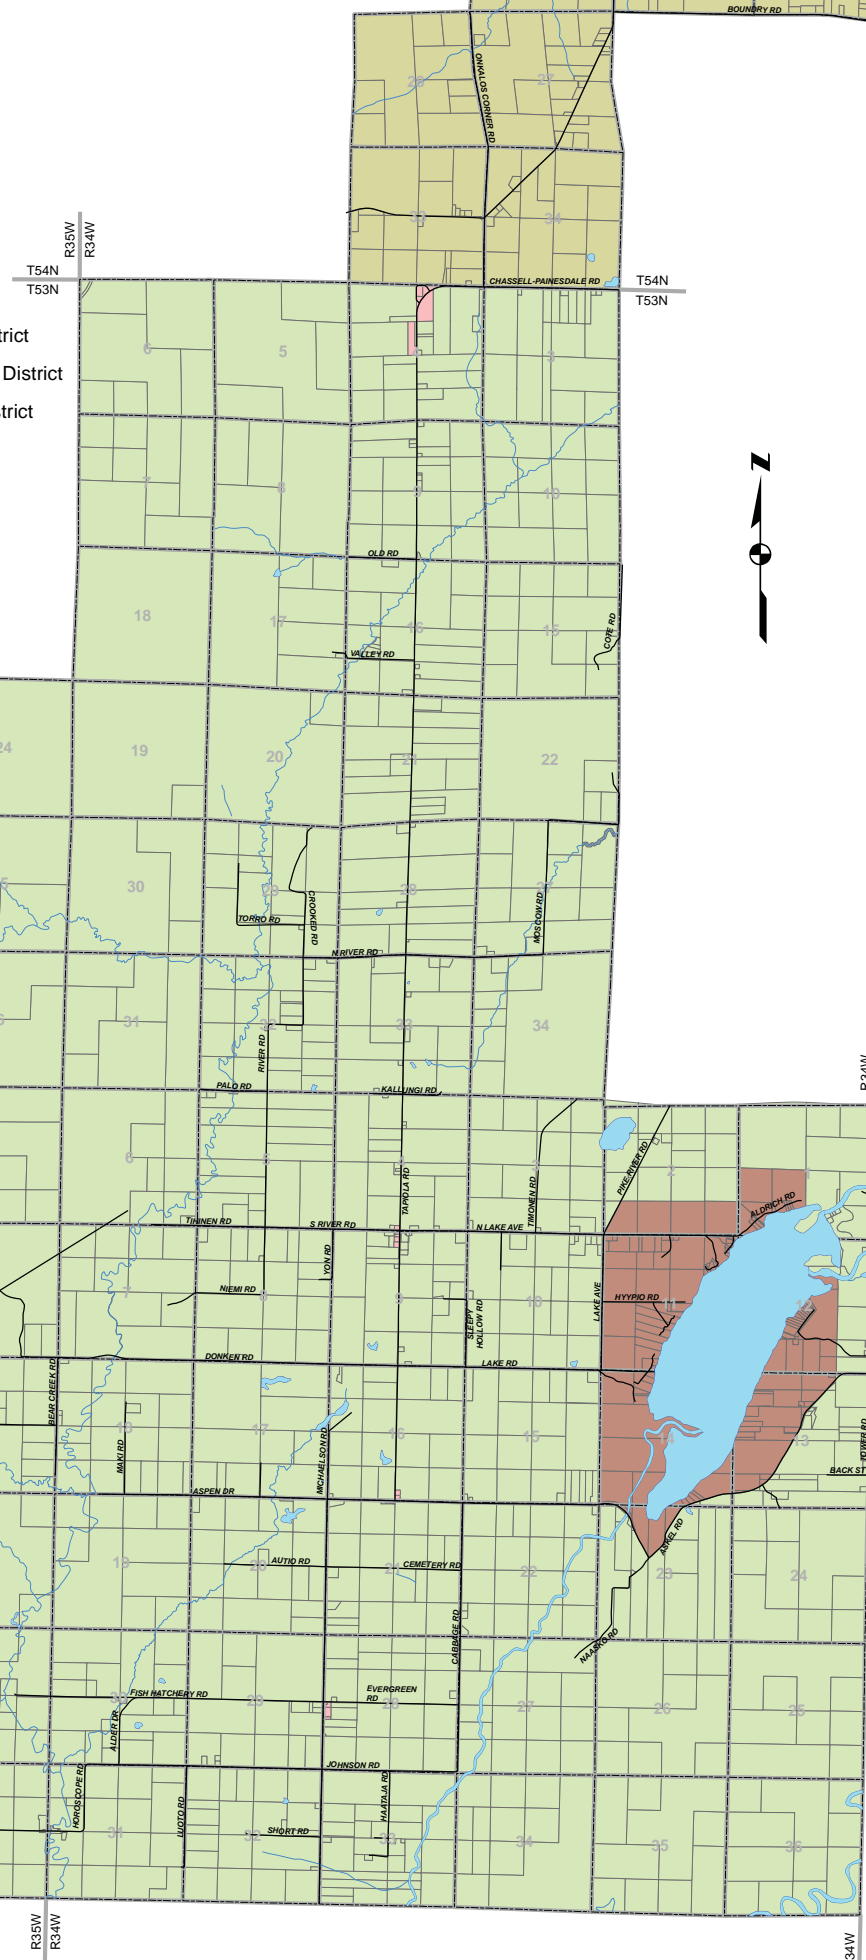

Zoning Map Charter Township of Portage Houghton County, Michigan

Zoning Districts

- B-1 Neighborhood Business District
- B-2 General Business District
- City of Houghton
- FF Farm and Forest District
- LAR Lake Shore Residential District
- M-1 General Manufacturing District
- MIX Mixed Use District
- R-1 Low Density Single-Family Residential District
- R-2 Medium Density Single-Family Residential District
- R-3 High Density Single-Family Residential District
- R-4 Medium Density Multi-Family District
- RER Resort Residential District
- RUR Rural Residential District

This zoning map is for reference purposes only and does not replace an official survey map. Accuracy of map is limited to supplied data and is subject to change.